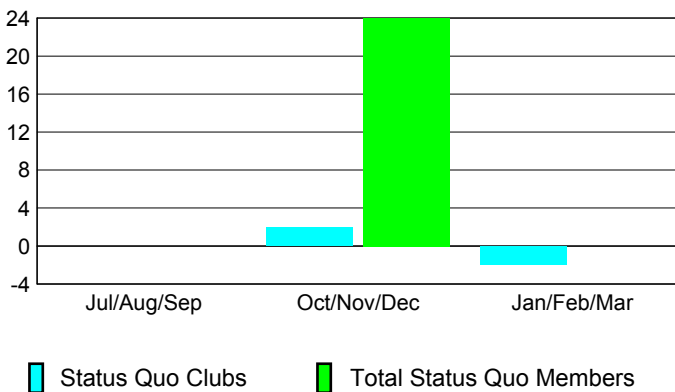

Club Results 2008-2009

Goal, New, Dropped, Gain/Loss

Comparison of Club Gain/Loss

Current Year Compared to the Previous Year

YTD Status Quo Clubs 2008-2009

Status Quo Clubs Compared to Status Quo Members

MEMBERSHIP

Membership Results 2008-2009

Membership 2007-2008

Month	Net Memb Goal	Actual New Memb	Actual Dropped Memb	Gain/Loss of Memb	Gain/Loss of Memb
Jul/Aug/Sep	0	11	-10	1	0
Oct/Nov/Dec	0	12	-9	3	3
Jan/Feb/Mar	0	9	-20	-11	0
Totals	0	32	-39	-7	3