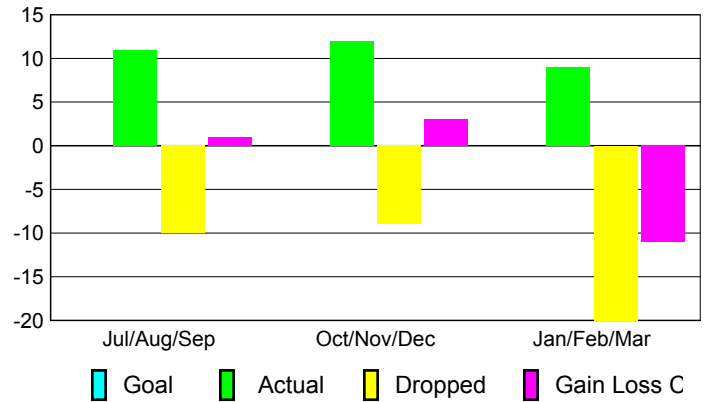

Membership Results 2008-2009

Goal, New, Dropped, Gain/Loss