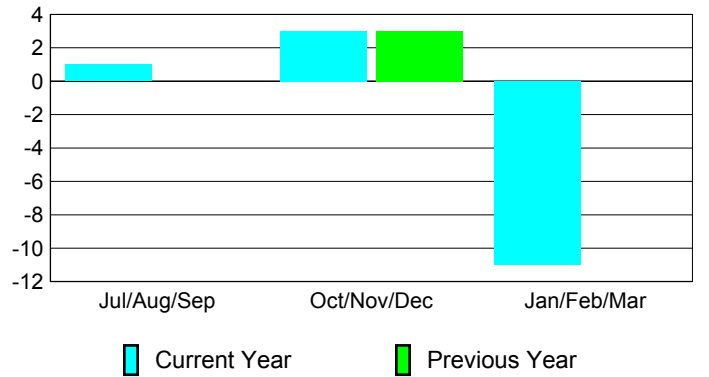

Membership Results 2008-2009

Membership 2007-2008

Month	Net Memb Goal	Actual New Memb	Actual Dropped Memb	Gain/Loss of Memb	Gain/Loss of Memb
Jul/Aug/Sep	0	11	-10	1	0
Oct/Nov/Dec	0	12	-9	3	3
Jan/Feb/Mar	0	9	-20	-11	0
Totals	0	32	-39	-7	3

Membership Results 2008-2009

Goal, New, Dropped, Gain/Loss

Comparison of Membership Gain/Loss

Current Year Compared to the Previous Year

Gender Comparison 2008-2009